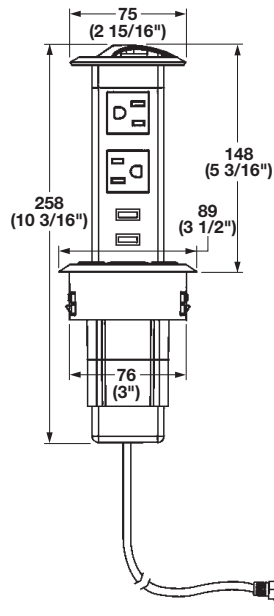

Power Stations

- > Requires Ø76 mm (3") hole for installation
- > Requires 305 mm (12") space under work surface
- > Material: Plastic; Color: black

→ Pop-Up Power Station

> With 2 AC grounded outlets; 125V 12A max.

Version	Item No.
With 2 USB-A ports @ 5.25 watts each	822.99.340
With 1 USB-A port @ 10.5 watts and 1 USB-C port @ 12 watts	822.09.409

Supplied With
6' Power cord

Note
USB ports charge through the unit's power cord.

→ Pop-Up Power Station

> With 3 AC grounded outlets; 125V 12A Max.

Item No.
822.99.320

Supplied With
6' Power cord

Dimensional data not binding. Dimensions in mm, inches are approximate. We reserve the right to alter specifications without notice.