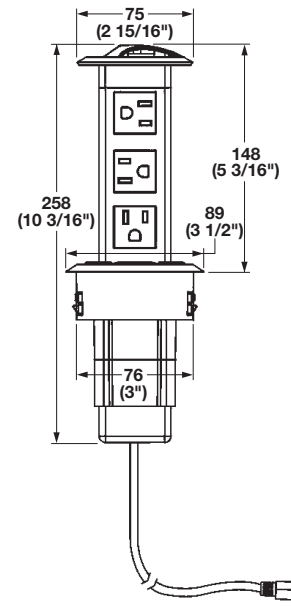

Power Stations

- > Requires Ø76 mm (3") hole for installation
- > Requires 305 mm (12") space under work surface
- > Material: Plastic; Color: black

→ Pop-Up Power Station

> With 2 AC grounded outlets; 125V 12A max.

Version	Item No.
With 2 USB-A ports @ 5.25 watts each	822.99.340
With 1 USB-A port @ 10.5 watts and 1 USB-C port @ 12 watts	822.09.409

Supplied With
6' Power cord

Note
USB ports charge through the unit's power cord.

→ Pop-Up Power Station

> With 3 AC grounded outlets; 125V 12A Max.

Item No.
822.99.320

Supplied With
6' Power cord

Dimensional data not binding. Dimensions in mm, inches are approximate. We reserve the right to alter specifications without notice.